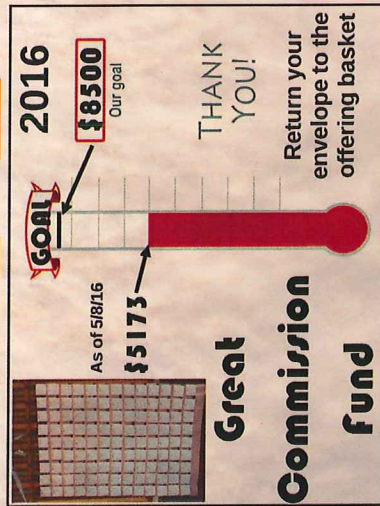

Support your Chicago team!

Pre-Order your T-Shirts

Sign up and pay for your t-shirt in the foyer!

T-shirts are \$15

Two Color Choices!

LAST DAY TO ORDER!
5/15/16

Connections Book Club

Our spring session is April 3-May 22nd

LIFE IS BETTER IN A CIRCLE

LifeGroups
Because life is better in a group!

The last week of Life Groups is May 22-27 and will resume in the fall

Mexico Mission Trip

Sponsored by the Rocky Mountain CMA District